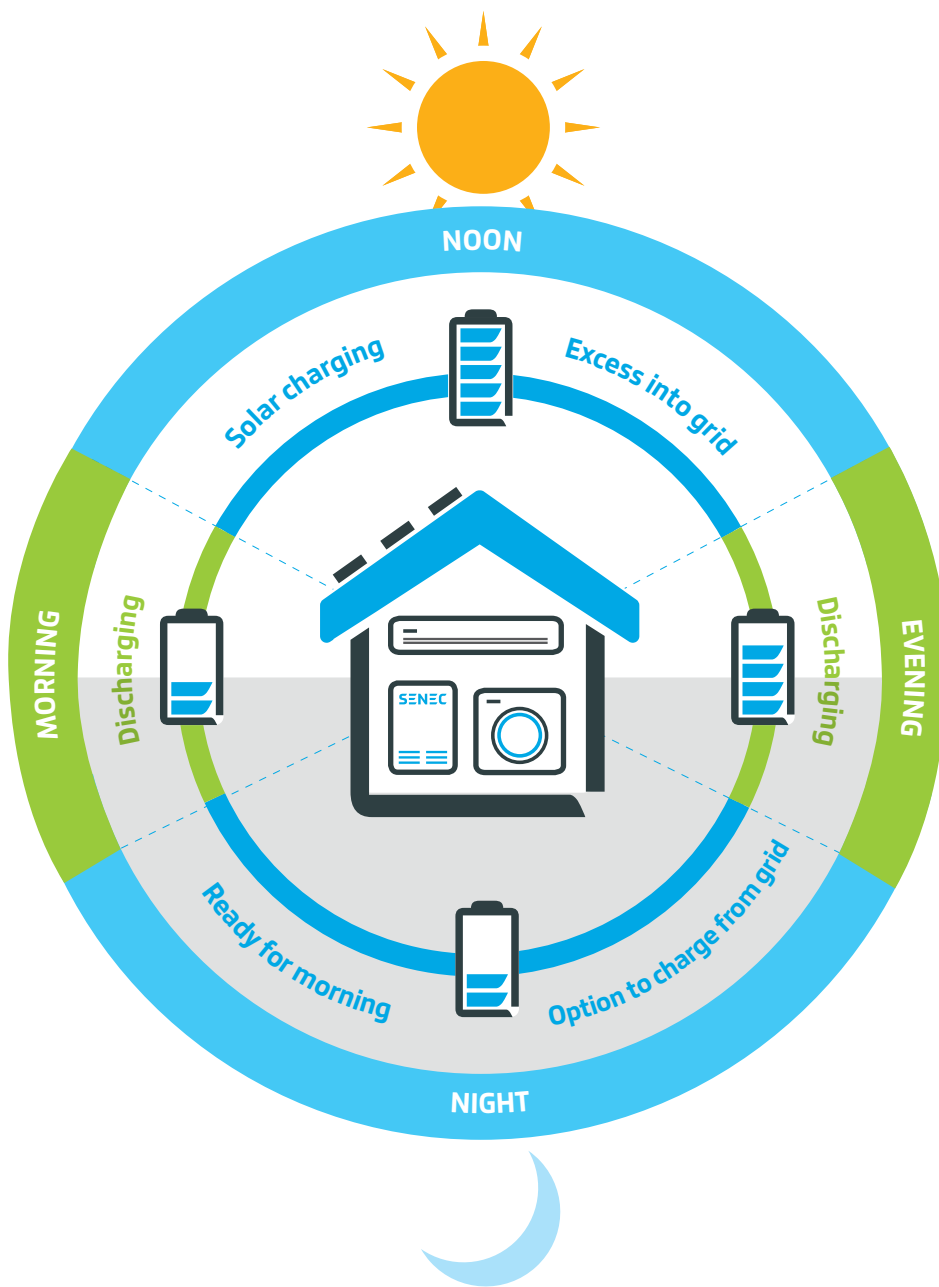

**Solar panels are great whilst the sun
shines. But now, you can store that
valuable free energy and use it
whenever you want – even at night.**

MORNING.

After supplying power to meet the high morning demand, your system is recharged by the sun.

NOON.

Now your system's fully charged, any excess power is fed into the main grid.

EVENING.

As light levels drop, solar panels alone can't meet the high evening demand. The SENECHOME system automatically supplies the shortfall.

The Senec.Home Li gives you the ability to control when you use your solar power. Think of the SENECHOME system as a giant, rechargeable battery that automatically steps in when the sun goes down. And it's smart enough to manage your power needs without you doing a thing. Around the time most people are stretching the grid to maximum capacity, you will be happily independent.

The safe, smart and reliable way to beat big power bills and blackouts

- Future-proof and expandable
- Take full control via the app
- Suits all solar systems

Increase your power self-sufficiency to 80% or more